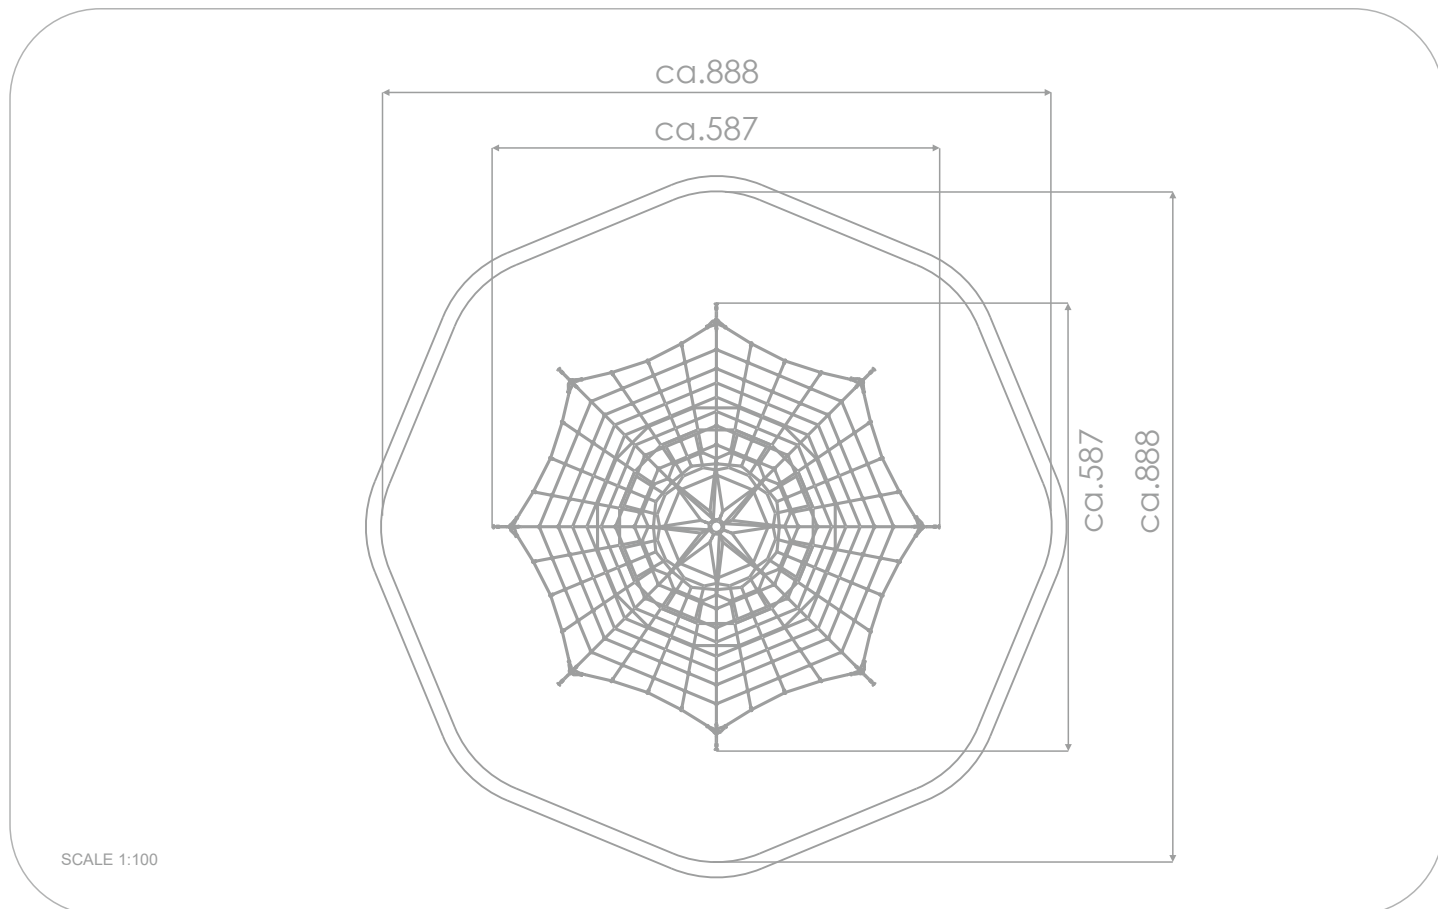

SOCIALIZING

CLIMBING

INFORMATION ABOUT THE PRODUCT

Dimensions	ca. 587 x 587 cm
Safety zone	ca. 888 x 888 cm
Overall height	ca. 460 cm
Free fall height	ca. 100 cm
Amount of users	30 persons
Product complies with EN 1176-1:2017-12	YES
Availability of spare parts	YES
Age range	3-12
<small>According to EN 1176-1:2017-12 norm, the product requires applying a safety surface according to the product's free fall height.</small>	

Visualisation is for reference only,
actual appearance may vary.

MATERIALS:

<p>NATURAL ROBINIA WOOD</p>	<p>ROPE ENDINGS PRESSED IN A SLEEVE MADE OF DURABLE ALUMINUM ALLOY</p>	<p>POLYPROPYLENE ROPES PP - MULTISPLIT TYPE WITH A STEEL CORE AND A DIAMETER OF 16 MM</p>
<p>ELEMENTS CONSTRUCTION MADE OF STAINLESS STEEL AISI 304</p>	<p>ATTESTED 6 MM STAINLESS STEEL CHAINS</p>	<p>SOLID AND ESTHETIC ROPE CONNECTORS MADE OF INJECTION MOLDED POLYAMIDE</p>