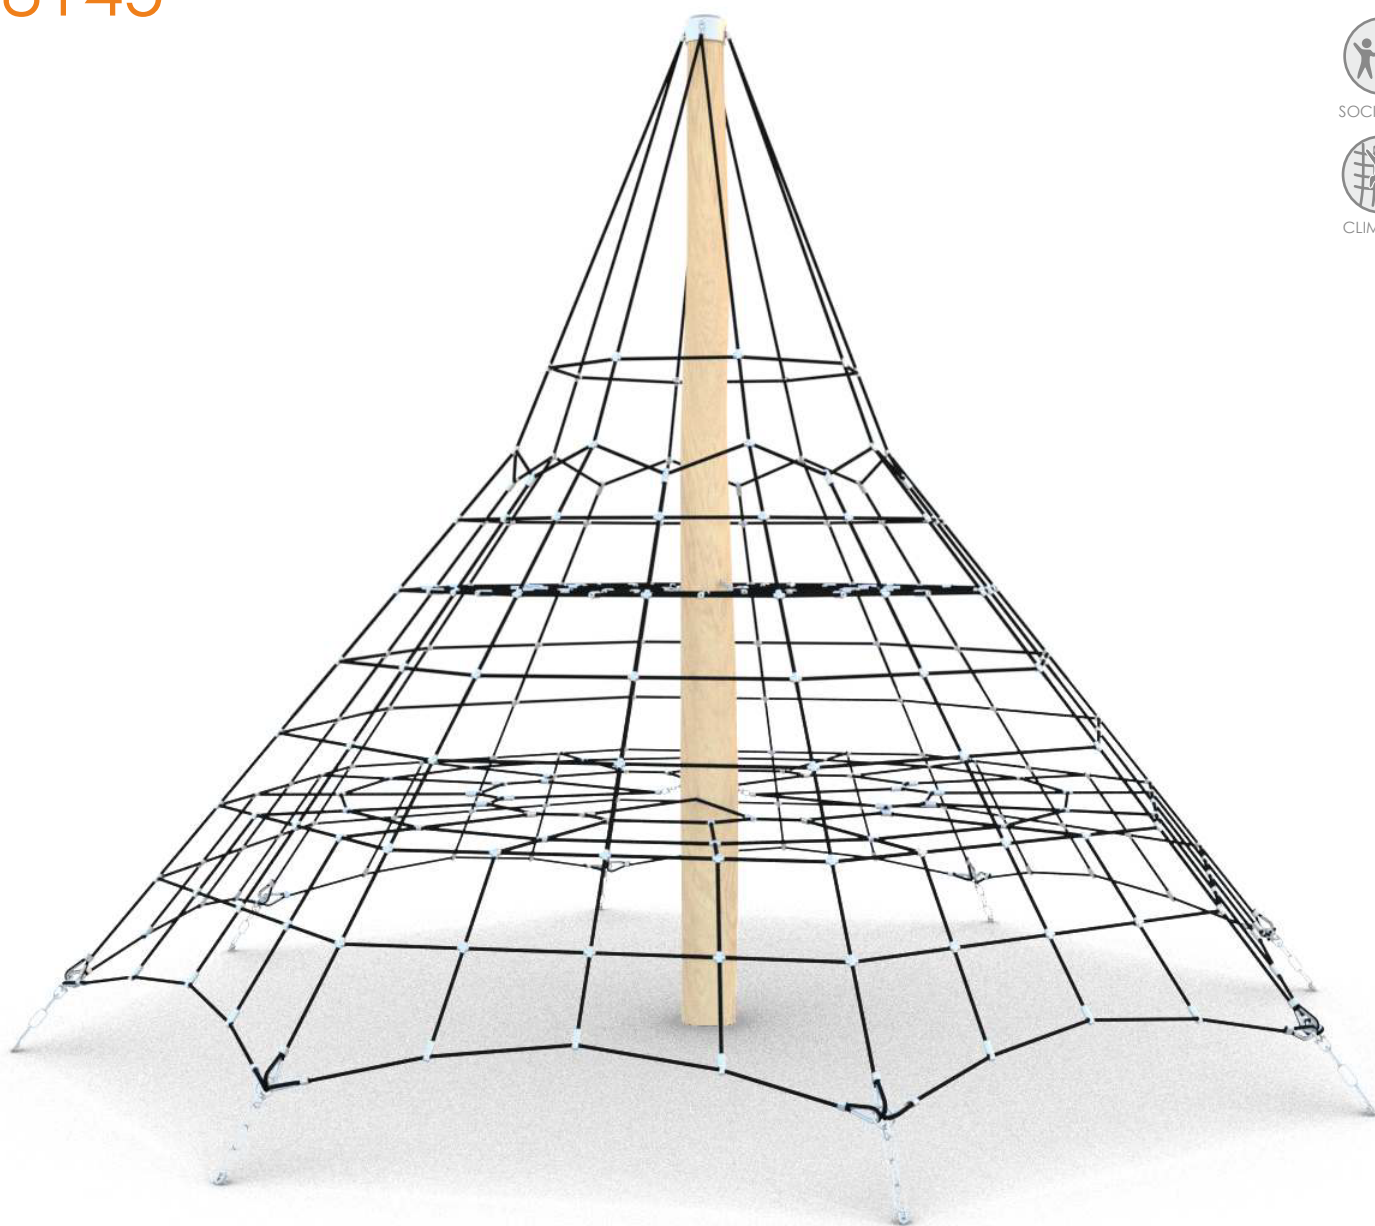

SOCIALIZING

CLIMBING

INFORMATION ABOUT THE PRODUCT

Dimensions	ca. 587 x 587 cm
Safety zone	ca. 888 x 888 cm
Overall height	ca. 460 cm
Free fall height	ca. 100 cm
Amount of users	30 persons
Product complies with EN 1176-1:2017-12	YES
Availability of spare parts	YES
Age range	3-12
<small>According to EN 1176-1:2017-12 norm, the product requires applying a safety surface according to the product's free fall height.</small>	

Visualisation is for reference only,
actual appearance may vary.

MATERIALS:

<p>NATURAL ROBINIA WOOD</p>	<p>ROPE ENDINGS PRESSED IN A SLEEVE MADE OF DURABLE ALUMINUM ALLOY</p>	<p>POLYPROPYLENE ROPES PP - MULTISPLIT TYPE WITH A STEEL CORE AND A DIAMETER OF 16 MM</p>
<p>ELEMENTS CONSTRUCTION MADE OF STAINLESS STEEL AISI 304</p>	<p>ATTESTED 6 MM STAINLESS STEEL CHAINS</p>	<p>SOLID AND ESTHETIC ROPE CONNECTORS MADE OF INJECTION MOLDED POLYAMIDE</p>